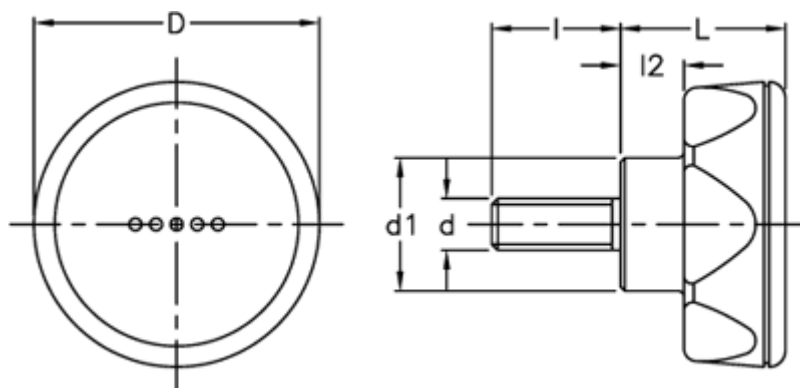

Article number: 23052224061

Description: E+G Lobe knob
ELK.56-p M8x20-C1 black centre cap

Measures

D	= 56
d1	= 26.5
d 6g	= M8
l	= 20
L	= 29
l2	= 11